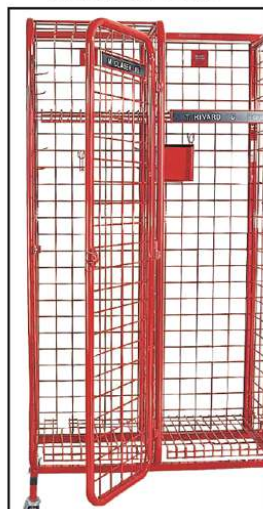

DESIGN FEATURES:

FRAME: Heavy-Duty 1-1/4" Steel Tubing

SIDE & BACK GRIDS: High Strength 1/4" wire, 3" x 3" square grid pattern

ADJUSTABILITY: Wire shelves adjustable in 3" increments

STANDARD EQUIPMENT PER LOCKER:

Two flat shelves constructed of high strength 1/4" wire
(top shelf includes nameplate holder / 20 gage sheet metal)

Three apparel hooks

OPTIONAL EQUIPMENT:

Secure Doors: Heavy-Duty 1-1/4" steel tubing with 1/4" wire 3" x 3" square pattern

Leveler & floor mount options

SCBA & O2 shelves for 24" width lockers only

Secure Door™

GEARGRID TOUGH!

Holds
250 lbs.
per wheel

Adjustable

Bolt
Down

Support Options

BASIC - 18" LOCKER WIDTH x 20" DEEP:

- 4 Pack-39"W x 39"D x 83"H (Double Sided)
- 6 Pack-57"W x 39"D x 83"H (Double Sided)
- 8 Pack-75"W x 39"D x 83"H (Double Sided)

STANDARD - 20" LOCKER WIDTH x 20" DEEP: