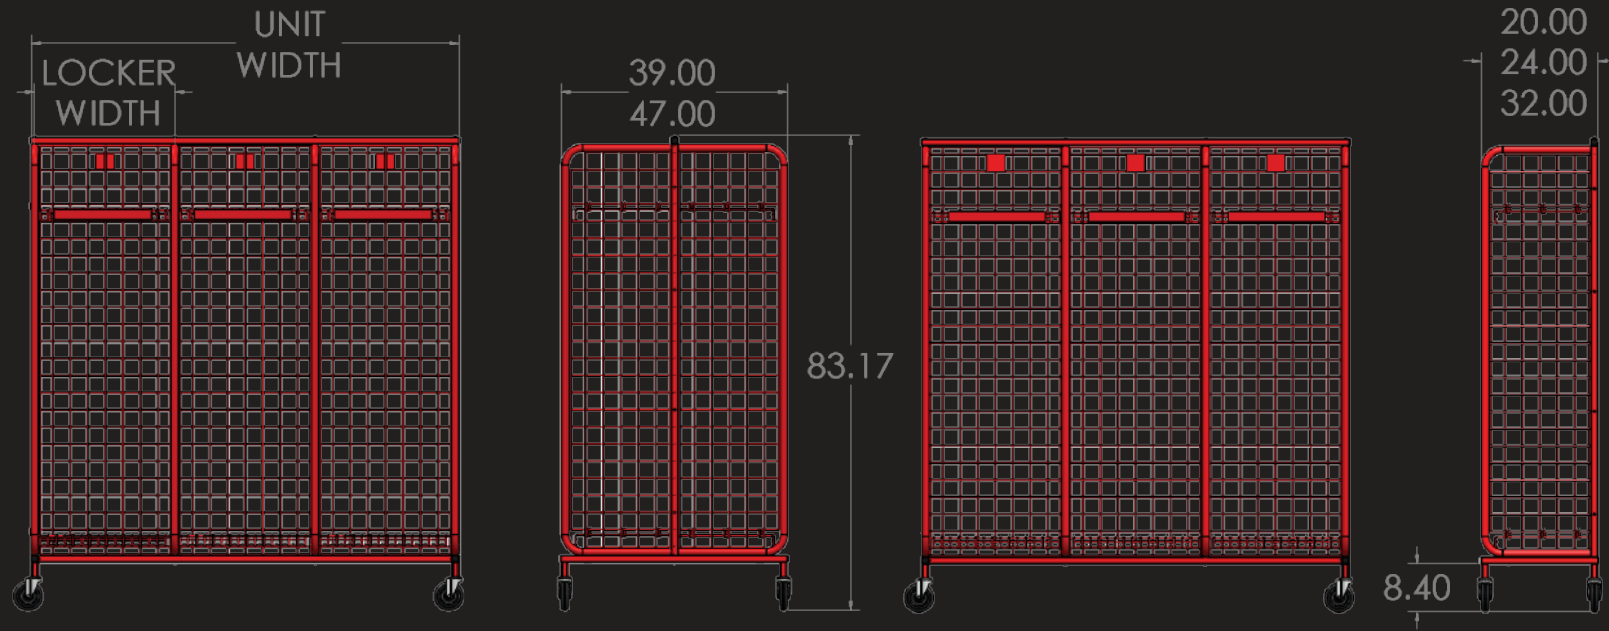

Leveler & floor mount options

SCBA & O2 shelves for 24" width lockers only

Secure Door™

GEARGRID TOUGH!

Holds
250 lbs.
per wheel

Adjustable

Bolt
Down

Support Options

GEARGRID LLC

Toll Free: 888-643-6694

Local: 651-464-4780

Fax: 651-464-4780

Email: sales@GearGrid.com

BASIC - 18" LOCKER WIDTH x 20" DEEP:

- 2 Pack-39"W x 20"D x 83"H (Single Sided)
- 3 Pack-57"W x 20"D x 83"H (Single Sided)
- 4 Pack-75"W x 20"D x 83"H (Single Sided)

BASIC - 18" LOCKER WIDTH x 20" DEEP:

- 4 Pack-39"W x 39"D x 83"H (Double Sided)
- 6 Pack-57"W x 39"D x 83"H (Double Sided)
- 8 Pack-75"W x 39"D x 83"H (Double Sided)

STANDARD - 20" LOCKER WIDTH x 20" DEEP:

- 2 Pack-43"W x 20"D x 83"H (Single Sided)
- 3 Pack-63"W x 20"D x 83"H (Single Sided)

STANDARD - 20" LOCKER WIDTH x 20" DEEP:

- 4 Pack-43"W x 39"D x 83"H (Double Sided)
- 6 Pack-63"W x 39"D x 83"H (Double Sided)